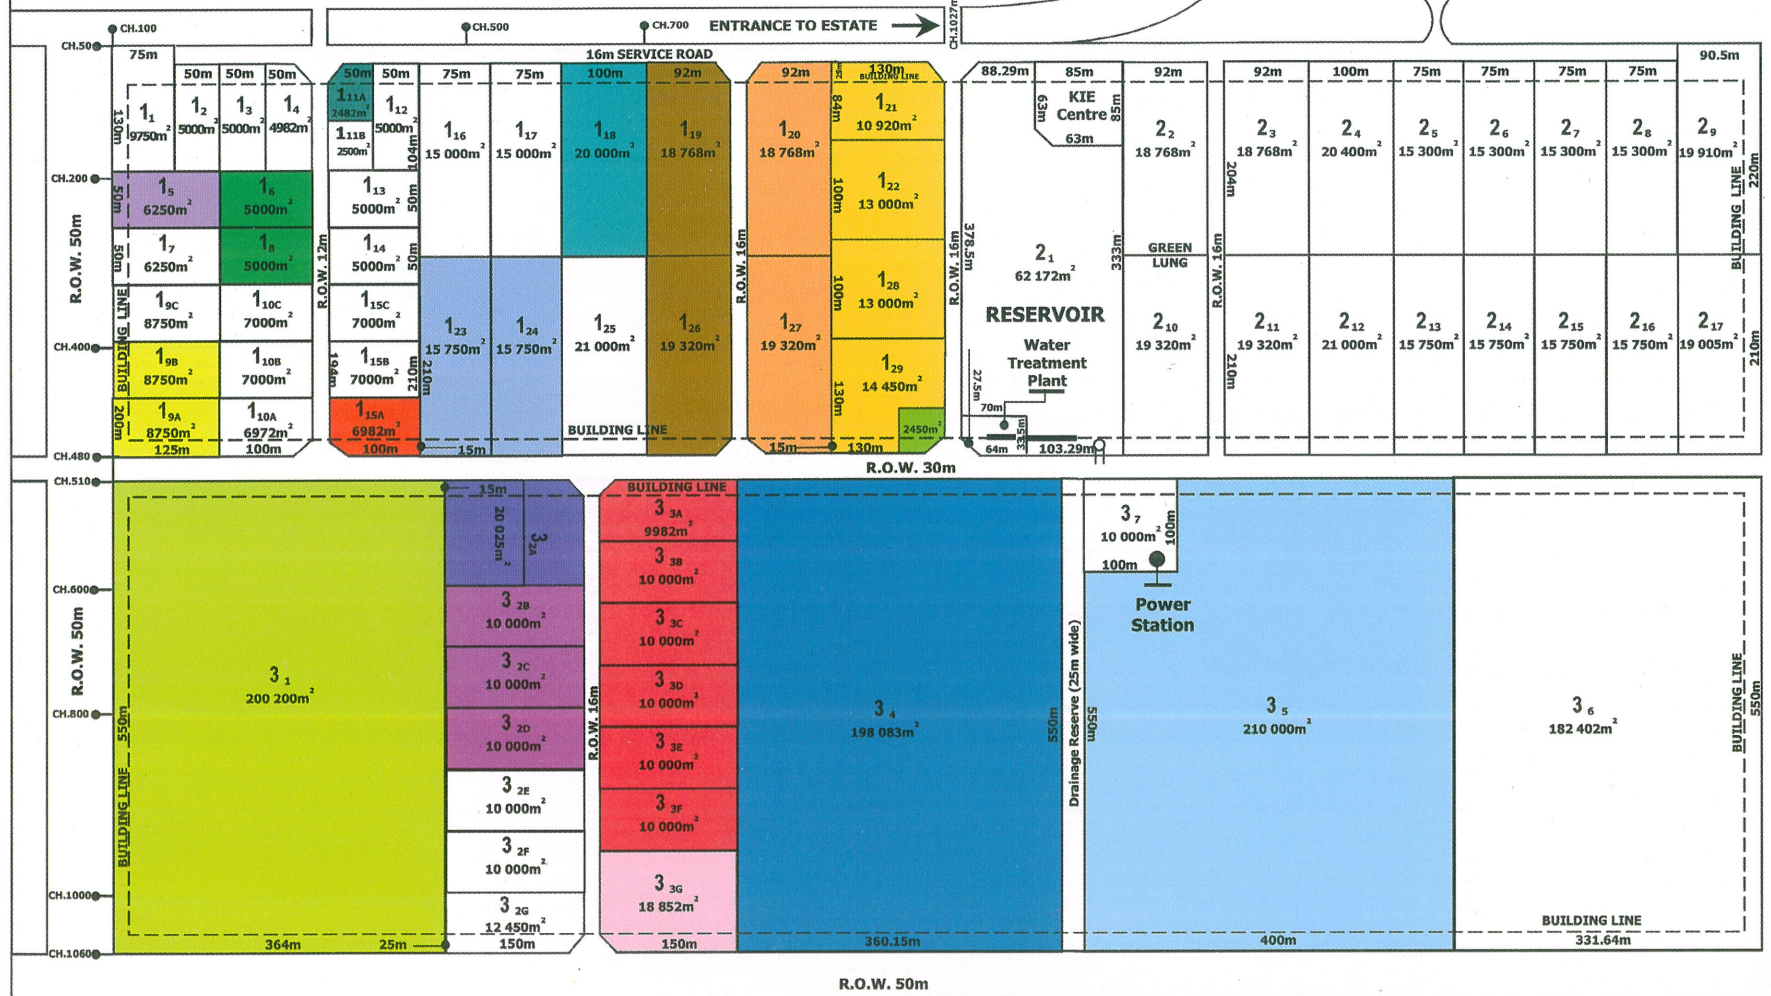

TO NONGSA →

ENTRANCE TO ESTATE →

LEGENDS

- Aztech Systems Ltd
- PT Haskon Citra Perdana
- Bredero Shaw (Future)
- PT H-Tech Oilfield Equipment/ PT Hymindo Petromas Utama
- Factory
- PT H-Tech Oilfield Equipment
- Heshe-Kabil Garment Cluster (Phase 1)
- PT Hydril Indonesia
- Heshe-Kabil Garment Cluster (Phase 2)
- PT Imeco Inter Sarana
- Heshe-Kabil Garment Cluster (Phase 3)
- PT Nation Fittings Indonesia
- Logistic Base PT Semblog Citranusa
- PT Tondy Bersaudara
- PT Citra Tubindo
- PT Dwi Sumber Arca Waja
- Telkom
- PT Elite Mesinfabrik

← TO ASIA PORT

JETTY

R.O.W = Right of Way

R.O.W. 50m

R.O.W. 50m